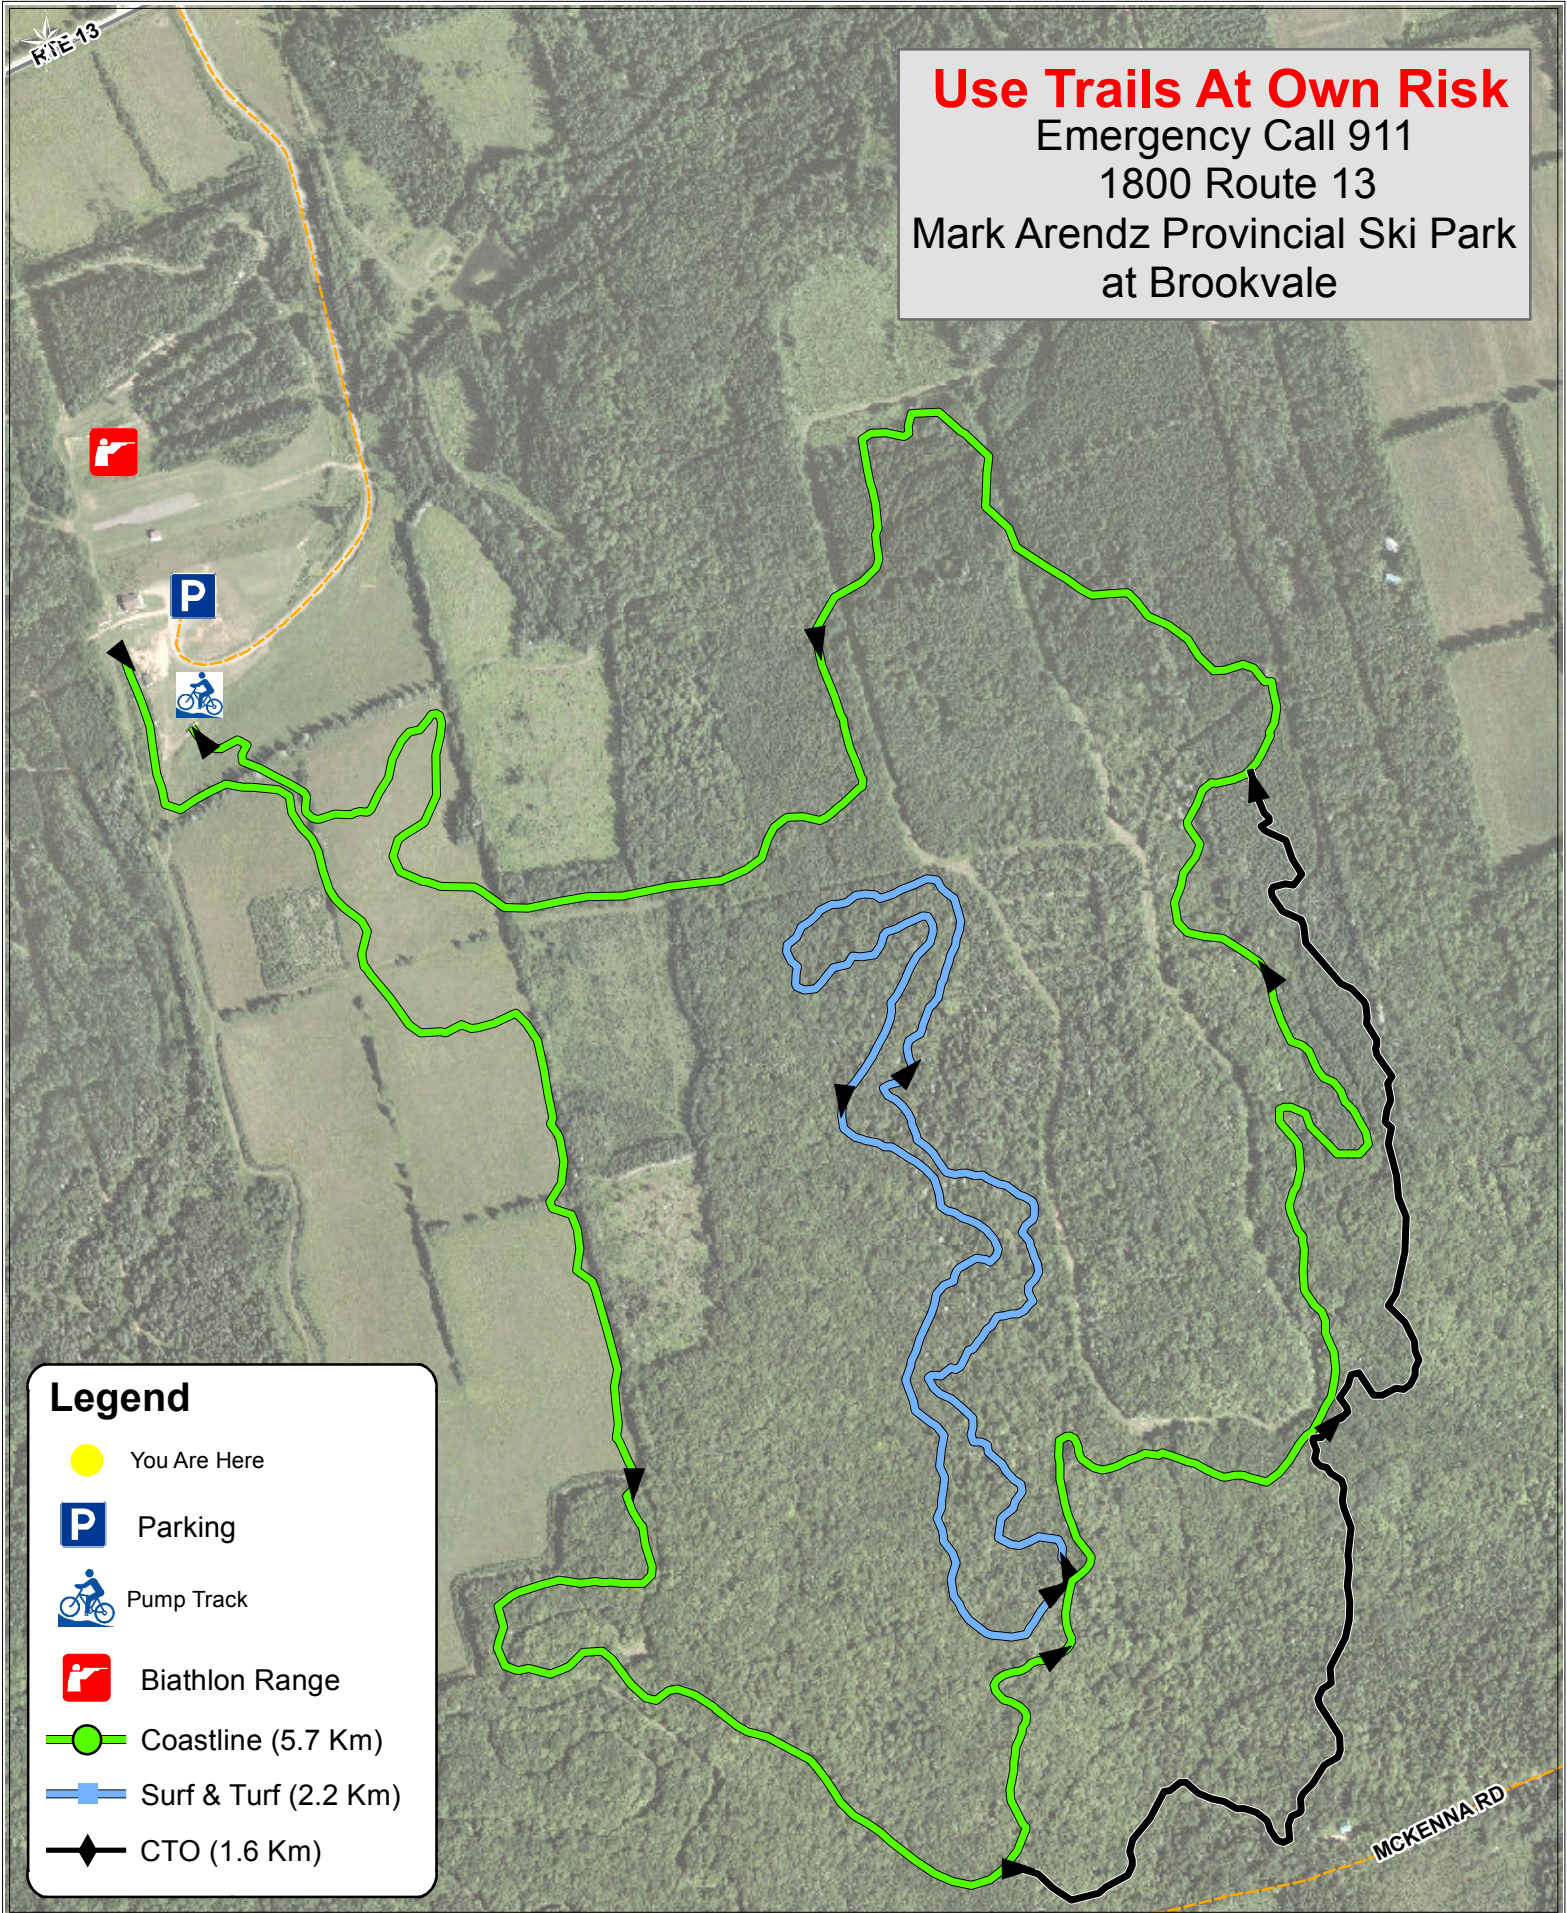

Use Trails At Own Risk

Emergency Call 911

1800 Route 13

Mark Arendz Provincial Ski Park
at Brookvale

Legend

-  You Are Here
-  Parking
-  Pump Track
-  Biathlon Range
-  Coastline (5.7 Km)
-  Surf & Turf (2.2 Km)
-  CTO (1.6 Km)